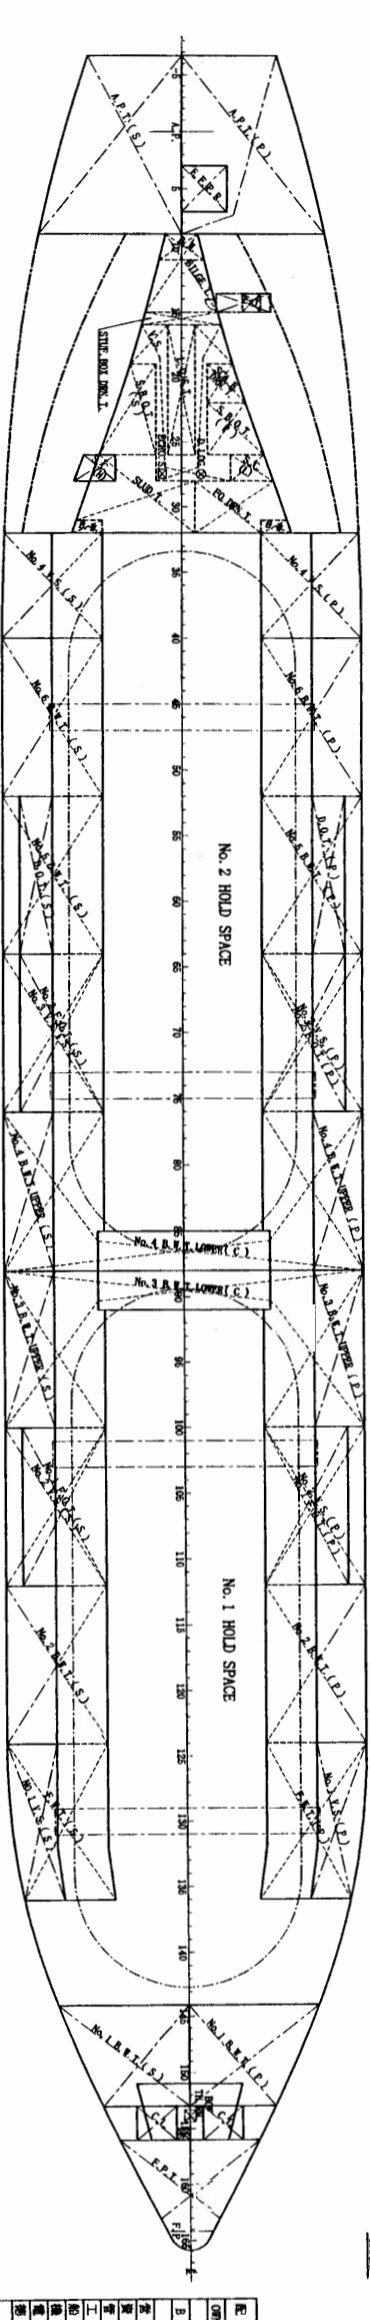

HOLD

**PRINCIPAL PARTICULARS**

LENGTH (O.A.)	119.50 m
LENGTH (P.P.)	112.00 m
BREADTH (MID.)	19.00 m
DEPTH (MID.)	9.00 m
DRAFT (MID.)	6.80 m
GROSS TONNAGE	abt. 5,860 t
DEADWEIGHT	abt. 6,900 t
MAIN ENGINE	3,900 kW x 1
SPEED (SERVICE)	abt. 13.5 kn
COMPLEMENT	20 P
NAVIGATION AREA	OCEAN GOING
CLASS	BUREAU VERITAS
I-HULL	+MACH
	Liquefied Gas Carrier/LPG
	Unrestricted Navigation

**STEALTHGAS INC.**

**GENERAL ARRANGEMENT**

MANAGER	OWNER	NO.	KIND OF SHIP
ASSISTANT MANAGER	SECTION CHIEF	2007-22	7,500 <sup>3</sup> LPG/VOG CARRIER
ASSISTANT CHIEF	ASSISTANT CHIEF	SCALE	
	CHECKER	1/200	
	DRAWER	DATE	
		2007.11.08	
		FIG. No.	G-2
		REV.	